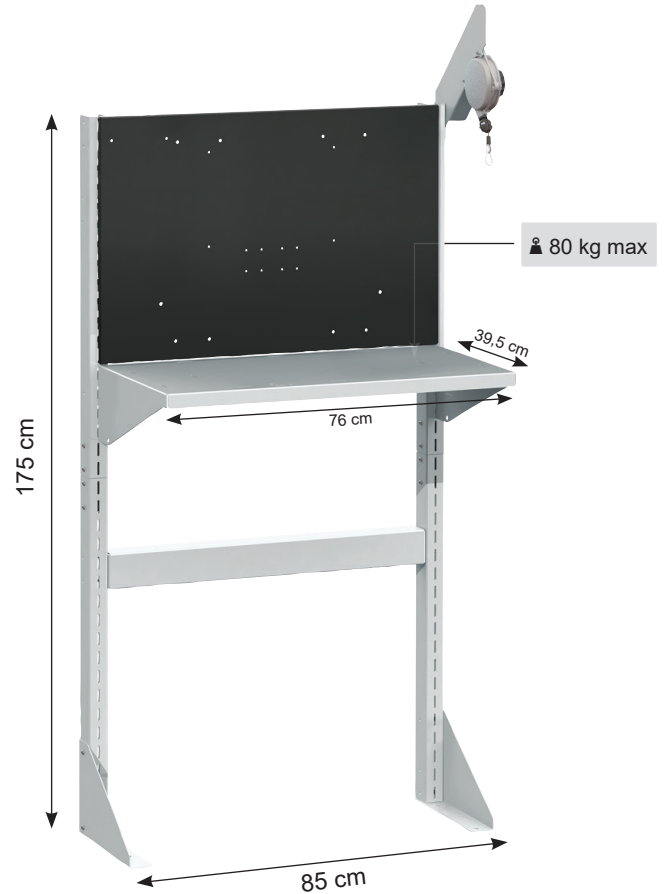

Battery charger support

Product code 079595

The battery charger support is designed for installation in logistic warehouses. Specially adapted to make the most of the space available, it is ideal for use in charging areas and storage spaces. The simple design means that any charger can be mounted quickly and easily. Compatible with Gysflash Pro chargers, it is perfectly suited to meet the needs of all logistics professionals and battery specialists.

GYSFLASH PRO COMPATIBLE

Horizontal Gysflash

Vertical Gysflash