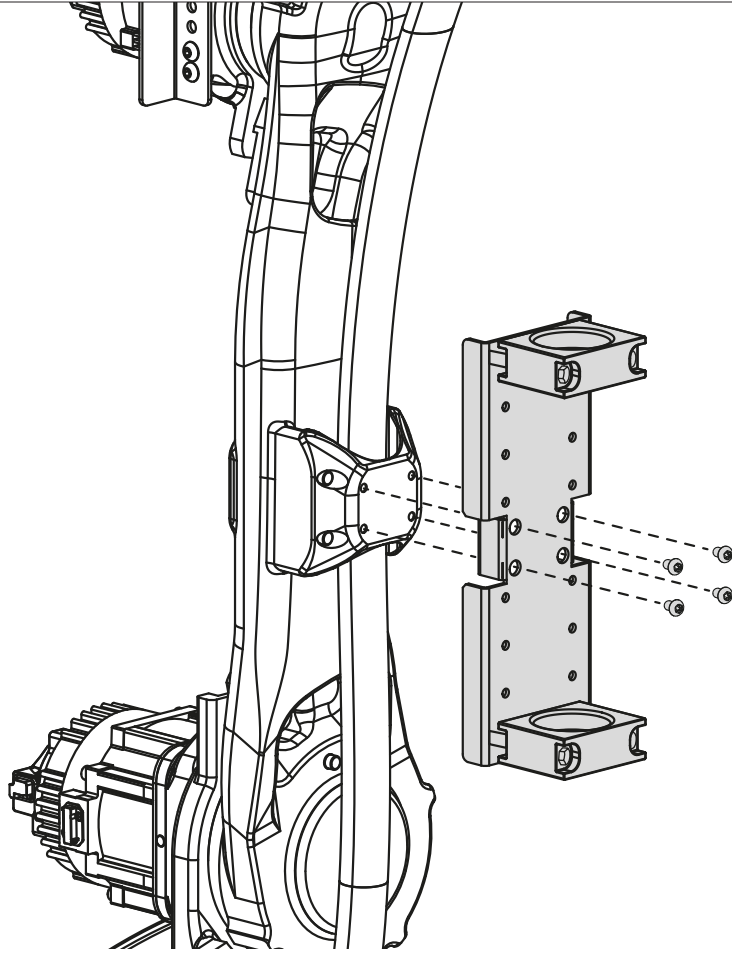

**KIT N°23 - FIXATION FAISCEAU - YASKAWA®**  
**ROBOT INTERCONNECTION CABLE FIXING KIT 23 - YASKAWA®**

ref. 079458

 x4	 x4	 x4
M6x70	M6	M5x16
41082	41151	41072

AR1440	✓
AR1730	✓
AR2010	✓

M5x16 (x4)