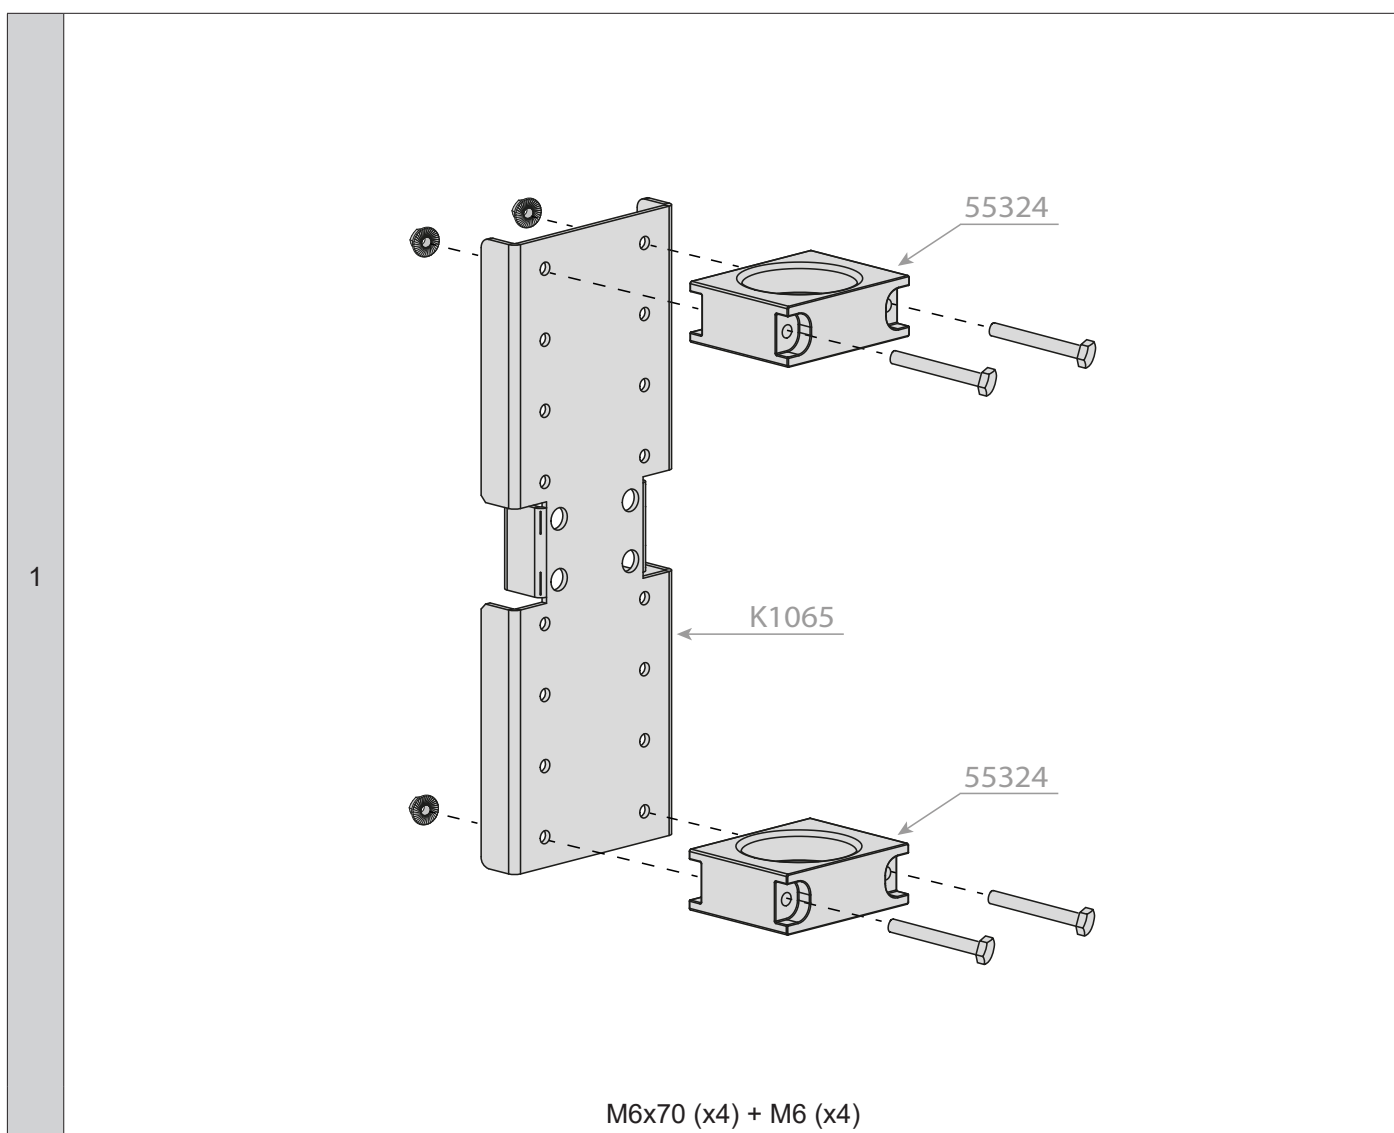

**KIT N°23 - FIXATION FAISCEAU - YASKAWA®**  
**ROBOT INTERCONNECTION CABLE FIXING KIT 23 - YASKAWA®**

ref. 079458

 x4	 x4	 x4
M6x70	M6	M5x16
41082	41151	41072

AR1440	✓
AR1730	✓
AR2010	✓

M5x16 (x4)