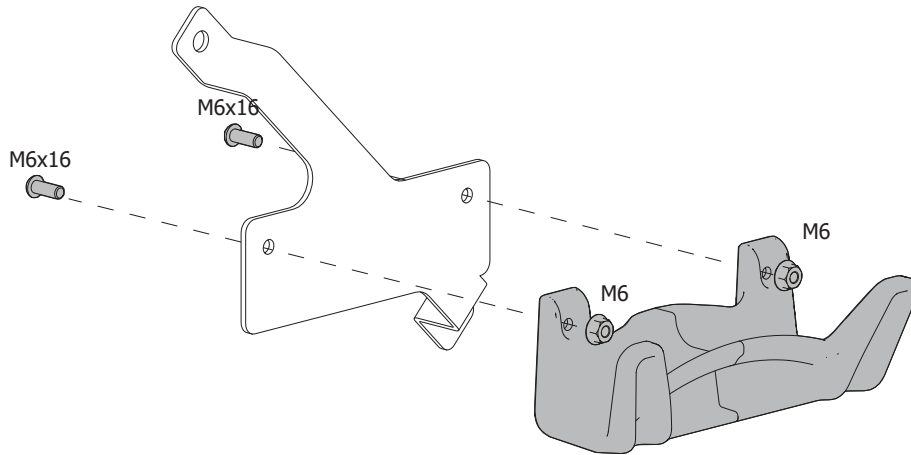

BALANCING SYSTEM PTI PREMIUM PRO

1 | x2 : M6 x 16 x2 : M6