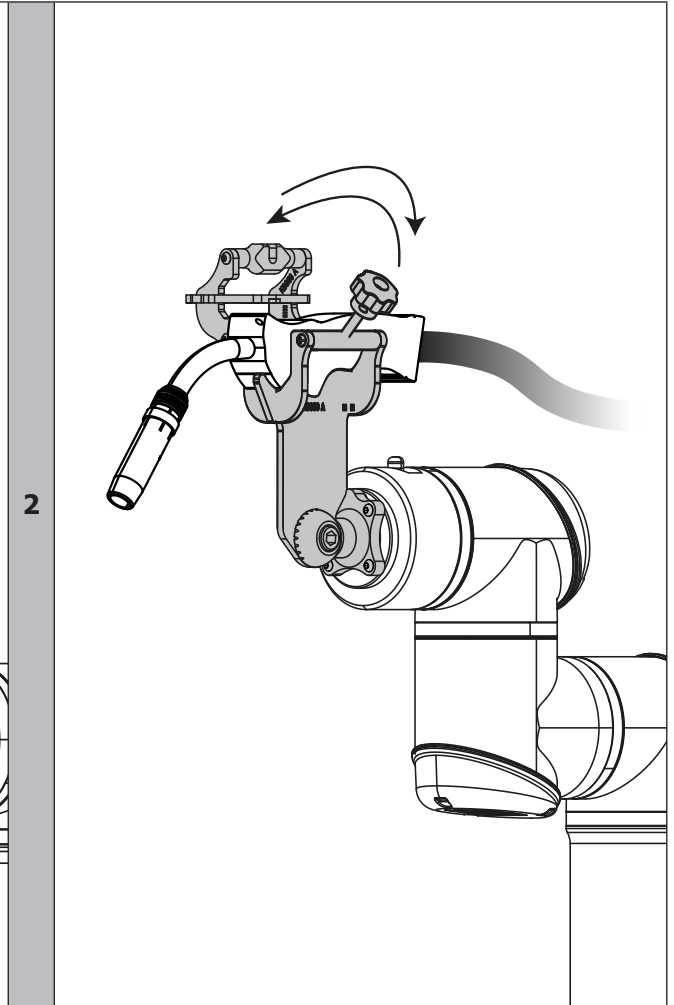

SUPPORT DE TORCHE COBOT
COBOT TORCH SUPPORT
 (ISO 9409-1_50_4_M6)

	 M6x16 (41032)	 6x12 (43340)
x1	x4	x1

Compatibilités / Compatibility	
	040946 - 041004
Cobots	Universal Robot® Doosan® TECHMAN® HANWHA® JAKA® Omron®