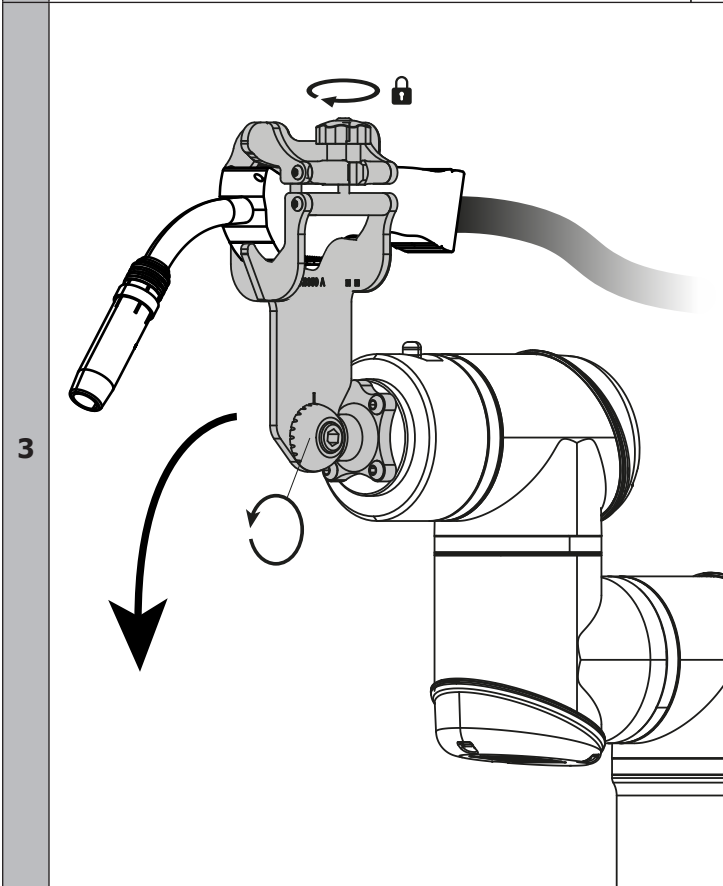

SUPPORT DE TORCHE COBOT
COBOT TORCH SUPPORT
 (ISO 9409-1_50_4_M6)

	 M6x16 (41032)	 6x12 (43340)
x1	x4	x1

Compatibilités / Compatibility	
	040946 - 041004
Cobots	Universal Robot® Doosan® TECHMAN® HANWHA® JAKA® Omron®