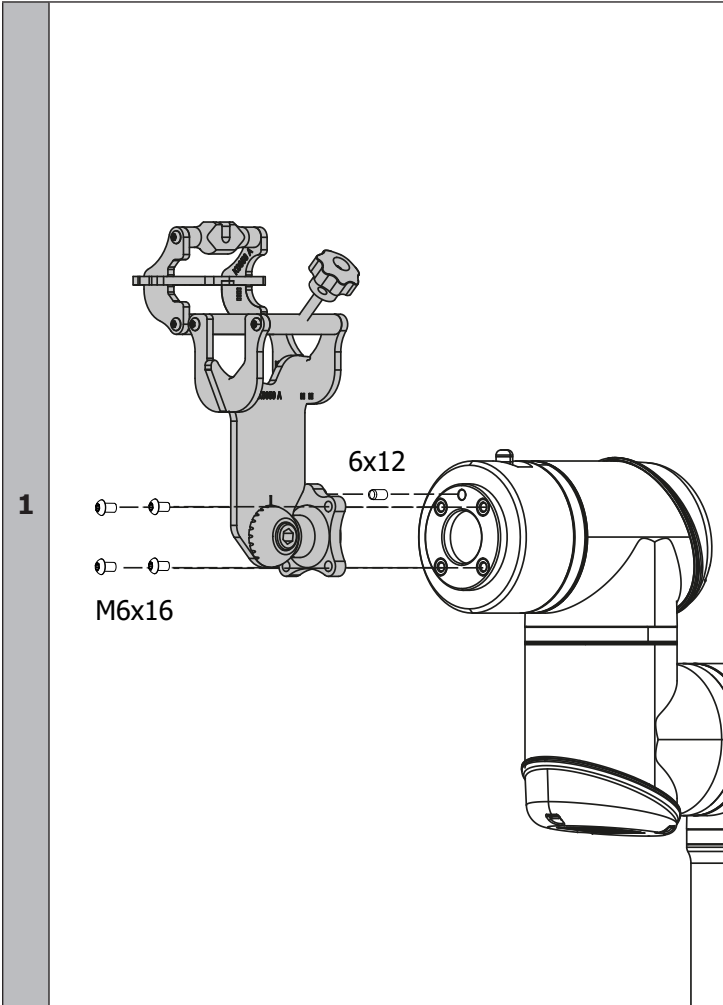

SUPPORT DE TORCHE COBOT
COBOT TORCH SUPPORT
 (ISO 9409-1_50_4_M6)

	 M6x16 (41032)	 6x12 (43340)
x1	x4	x1

Compatibilités / Compatibility	
	040946 - 041004
Cobots	Universal Robot® Doosan® TECHMAN® HANWHA® JAKA® Omron®