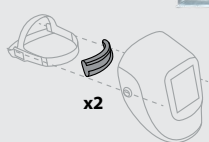

## TECHNICAL DATA

UV/IR protection	DIN 15	
Classification	1/1/1/1	
Light shade	3	
Dark shade	Main : 11	Lateral : 5
Reaction time	0,5 ms	
Time to clear	0,35 sec	
Field of vision	Main : 100 x 49 mm	Side screens : 85 x 79 mm (x2)
Energy	Solar	
Weight	548 g	
Light sensor	2	
Fields of application	MMA 10 ▶ 150 / TIG 10 ▶ 175 / MIG-MAG 10 ▶ 200	
Standards	CE / EN 175B / EN 166 / EN 379	

## ACCESSORIES

Bag

043299

Mask backpack

066656

Sweatband

043466

x2