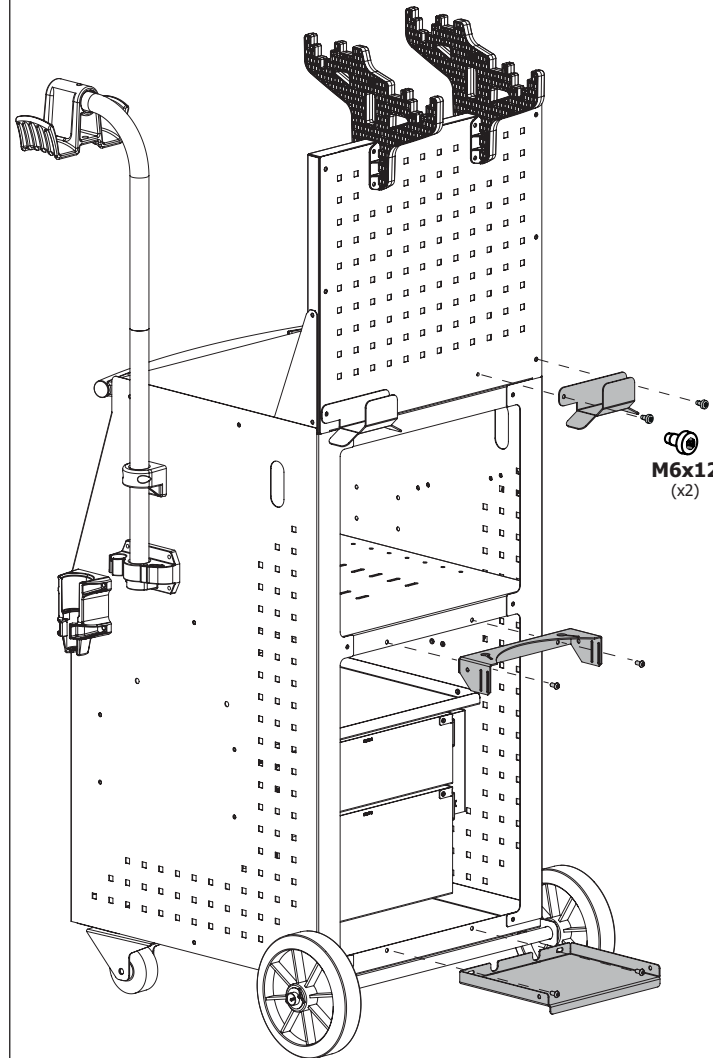

SUPPORT BOUTEILLE 4M³ POUR CHARIOTS / BOTTLE TRAY 4M³ FOR TROLLEY

ref. 059665

73502_V5_02/09/2024

M6x12
(x12)

M6
(x12)

M6x12
(x2)

M6
(x2)

DENT 1600

M6x12
(x2)

DENTSTATION PRO WD

1

M6x12
(x6)

M6
(x6)

M6x12
(x2)

SUPPORT BOUTEILLE 4M³ POUR CHARIOTS / BOTTLE TRAY 4M³ FOR TROLLEY

2

 **M6x12**
(x2)

 **M6**
(x2)

3

 **M6x12**
(x2)

 **M6**
(x2)

SUPPORT BOUTEILLE 4M³ POUR CHARIOTS / BOTTLE TRAY 4M³ FOR TROLLEY

DENT 1600 + DENT 1600 WD

DENTSTATION PRO WD