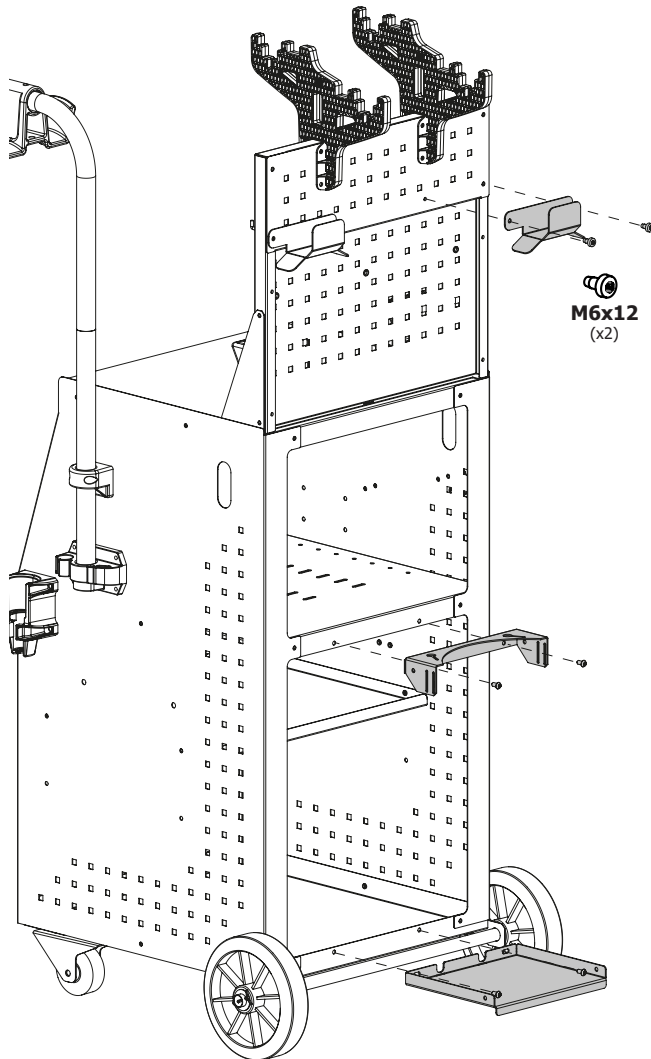

SUPPORT BOUTEILLE 4M³ POUR CHARIOTS / BOTTLE TRAY 4M³ FOR TROLLEY

ref. 059665

73502_V5_02/09/2024

M6x12
(x12)

M6
(x12)

M6x12
(x2)

M6
(x2)

DENT 1600

1

M6x12
(x6)

M6
(x6)

M6x12
(x2)

DENT 1600 WD

1

M6x12
(x6)

M6
(x6)

M6x12
(x2)

DENTSTATION PRO WD

1

M6x12
(x6)

M6
(x6)

M6x12
(x2)

SUPPORT BOUTEILLE 4M³ POUR CHARIOTS / BOTTLE TRAY 4M³ FOR TROLLEY

2

 **M6x12**
(x2)

 **M6**
(x2)

3

 **M6x12**
(x2)

 **M6**
(x2)

SUPPORT BOUTEILLE 4M³ POUR CHARIOTS / BOTTLE TRAY 4M³ FOR TROLLEY

DENT 1600 + DENT 1600 WD

DENTSTATION PRO WD