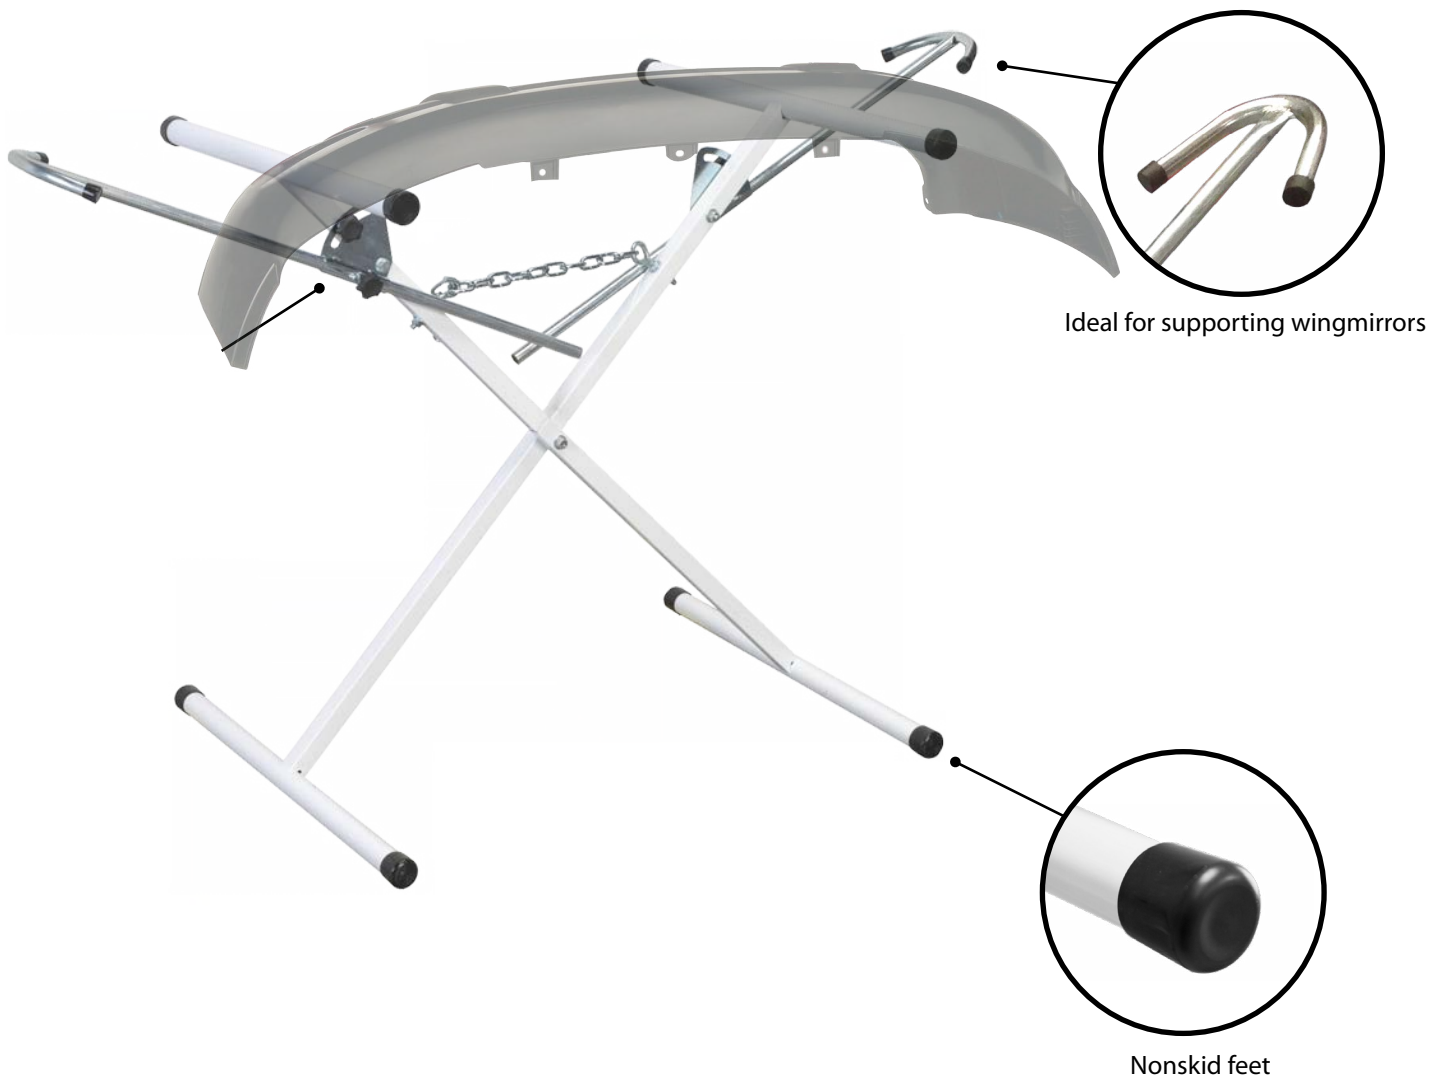

X type trestle, robust and foldable with adjustable height enabling safe work on bumpers.

- Load capacity 270 Kg.
- Ideal for repairing, painting or drying.
- Lightweight and portable.
- Height adjustable from 876 mm to 1193 mm.

270 kg

91 x 55 x 90 cm (shortest chain)
74 x 55 x 105 cm (longest chain)

7,6 kg

595 x 105 x 740 mm
(8,4 kg)