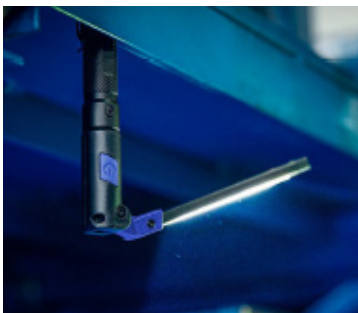

INSPECTION LAMP MINI 350L

TOPARC

Ref. 075894

The MINI 350L inspection lamp is a low-profile lamp for lighting confined, hard-to-reach areas. Extremely compact and lightweight, it has 3 different illumination modes: inspection light (small spotlight), work light (large spotlight) and torch. The steel pocket hook means you can attach it securely to your clothing.

FEATURES

- 3 lighting settings:
 - Torch
 - Large spotlight
 - Small spotlight
- Lighting power up to 350 lumens
- 180 degree rotating head
- Aluminium casing
- 1 green LED indicates charge status
- Magnetic base for hands-free use
- Integrated pocket hook
- Rechargeable lithium-ion battery for up to 6.5 hours use
- Supplied with USB type C charging cable (1 m)

Colour temperature (kelvin)	6500 K	
Light output (lumens) / runtime (hours)		
Torch	50 lm / 6.5 h	
Large spotlight	350 lm / 3 h	
Small spotlight	120 lm / 5 h	
Battery capacity		
3.7 V / 1100 mAh		
Charging time	3 hours	
Protection class	IP 20	
Shock resistance index	IK07	
Weight	105 g	
Dimensions	Folded	147 x 33.5 x 21 mm
	Unfolded	279 x 33.5 x 21 mm