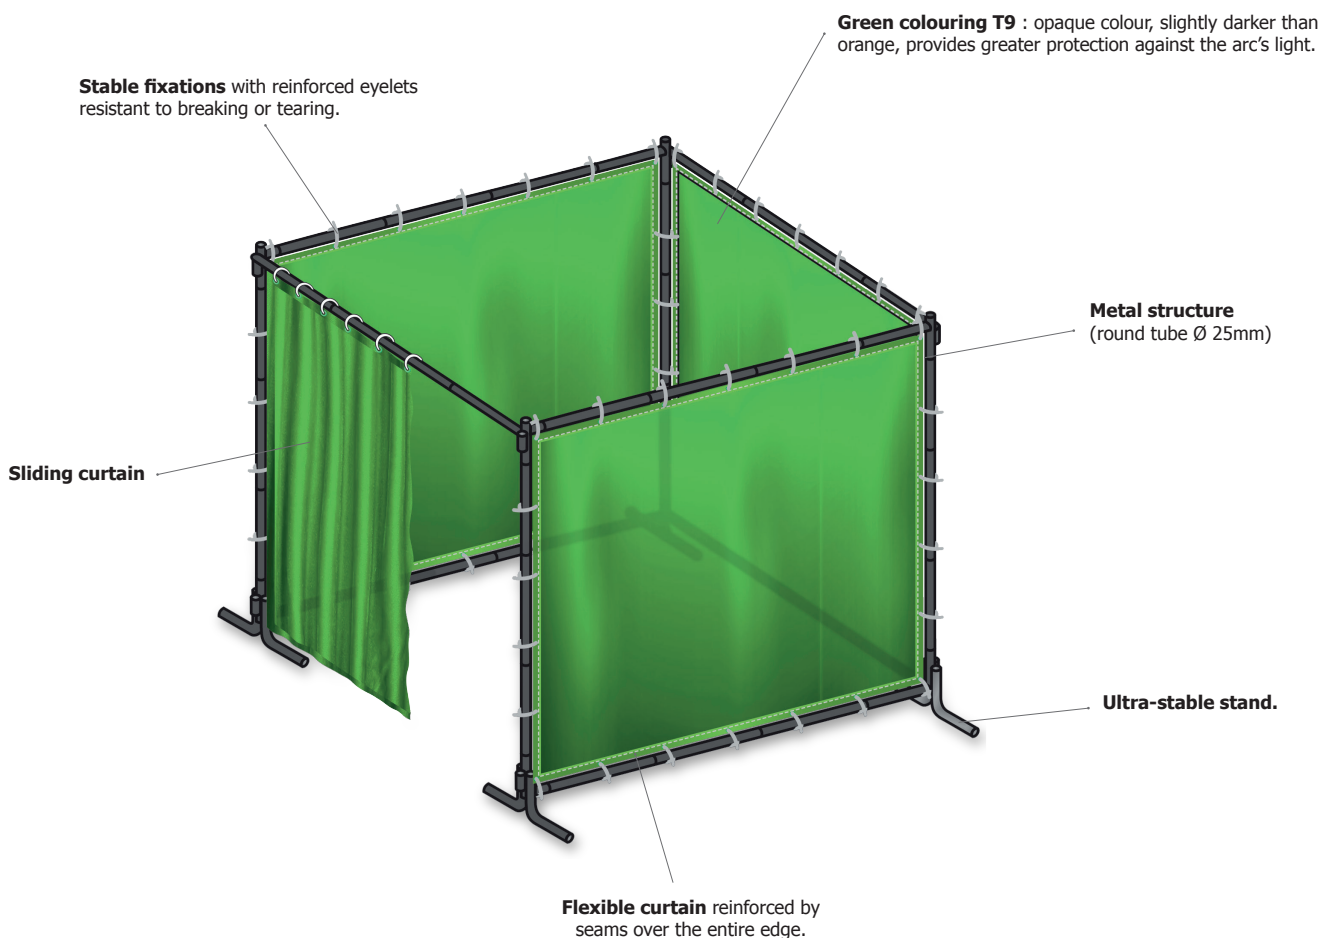

The OPTICAB 240.G welding bay provides an effective barrier against welding rays, arcs and projections.. It isolates the welder and protects other people from welding related risks.

- Complies with European standard EN 1598-2011.
- Filters both the visible and invisible light emitted by the welding arc.
- 100% PVC matter, extinguishable and highly resistant (0.40 mm thick).
- Does not require tools or assembly.
- Surface: 5,76 m<sup>2</sup> (10 m<sup>3</sup>).

		Curtain size without frame	cm	kg
OPTICAB 240.G	Green T9	240 x 240 x 180 (H) cm	965 x 290 x 290	38