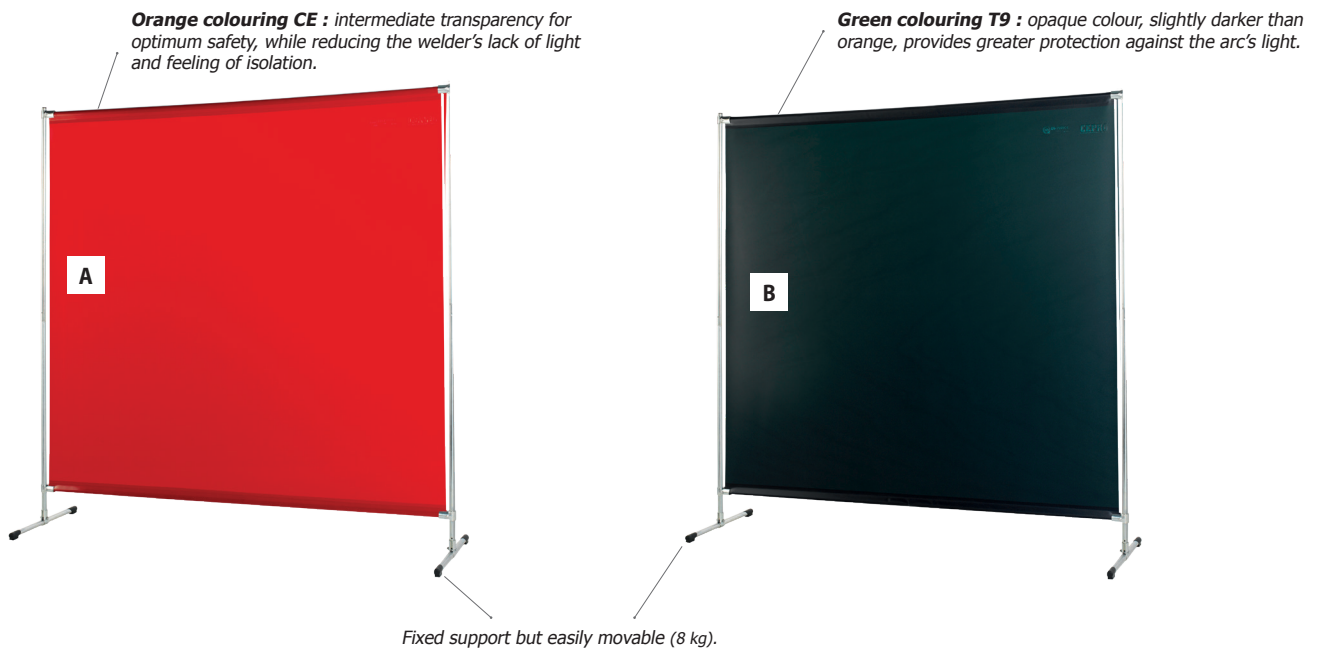

PROTECTIVE WELDING SCREENS

WELDING
ACCESSORIES

OPTI 200.O - Ref. 060227
OPTI 200.G - Ref. 060463

OPTI 215.O - Ref. 060470
OPTI 140.O - Ref. 060487

Protective welding screens provide an effective barrier against welding rays, arcs and projections. They're also ideal to divide work areas or separate a workshop's various sectors.

- Complies with European standard ISO EN 25980:2015-01
- Filters both the visible and invisible light emitted by the welding arc.
- 100% PVC matter, extinguishable and highly resistant (0.4 mm thick).
- Stable frame.
- European made.

				
		Curtain size without frame		kg
A	OPTI 200.O	Orange CE	200 x 200 cm	7.22
B	OPTI 200.G	Green T9	200 x 200 cm	7.08
C	OPTI 215.O	Orange CE	200 x 215 cm	16.11
D	OPTI 140.O	Orange CE	160 x 140 cm	1.38