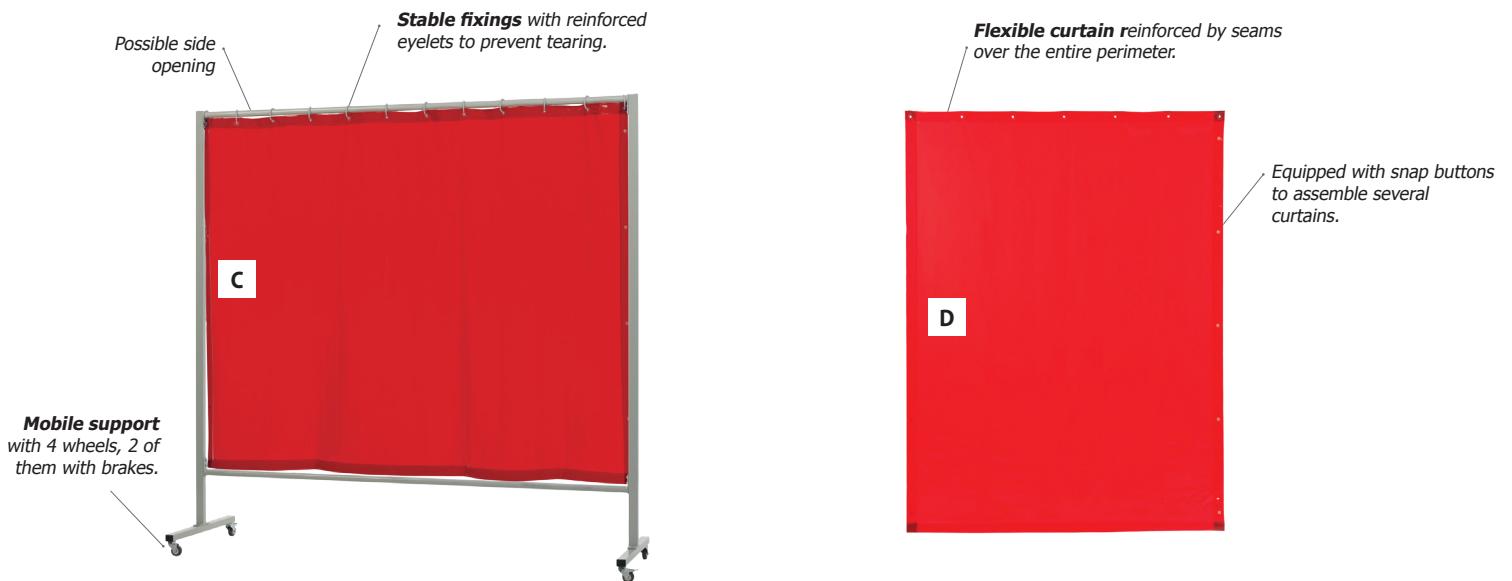

PROTECTIVE WELDING SCREENS

WELDING
ACCESSORIES

OPTI 200.O - Ref. 060227
OPTI 200.G - Ref. 060463

OPTI 215.O - Ref. 060470
OPTI 140.O - Ref. 060487

Protective welding screens provide an effective barrier against welding rays, arcs and projections. They're also ideal to divide work areas or separate a workshop's various sectors.

- Complies with European standard ISO EN 25980:2015-01
- Filters both the visible and invisible light emitted by the welding arc.
- 100% PVC matter, extinguishable and highly resistant (0.4 mm thick).
- Stable frame.
- European made.

				
		Curtain size without frame		kg
A	OPTI 200.O	Orange CE	200 x 200 cm	7.22
B	OPTI 200.G	Green T9	200 x 200 cm	7.08
C	OPTI 215.O	Orange CE	200 x 215 cm	16.11
D	OPTI 140.O	Orange CE	160 x 140 cm	1.38