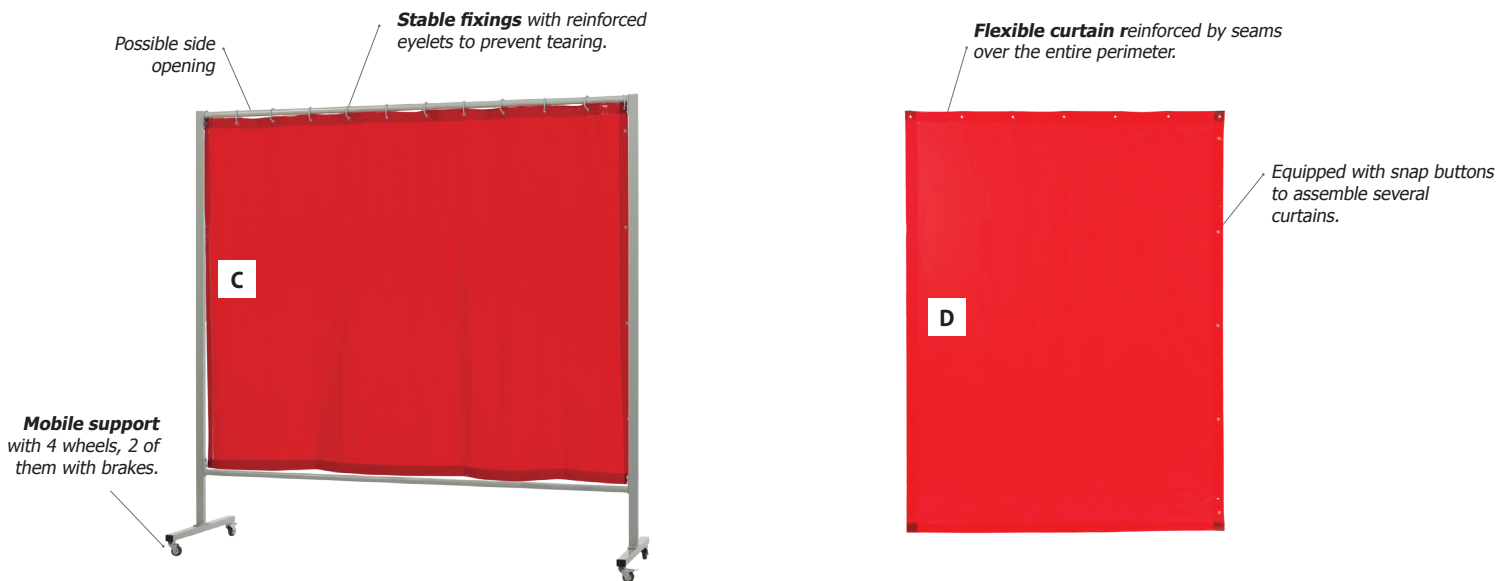

PROTECTIVE WELDING SCREENS

WELDING
ACCESSORIES

OPTI 200.O - Ref. 060227
OPTI 200.G - Ref. 060463

OPTI 215.O - Ref. 060470
OPTI 140.O - Ref. 060487

TOPARC

Protective welding screens provide an effective barrier against welding rays, arcs and projections. They're also ideal to divide work areas or separate a workshop's various sectors.

- Complies with European standard ISO EN 25980:2015-01
- Filters both the visible and invisible light emitted by the welding arc.
- 100% PVC matter, extinguishable and highly resistant (0.4 mm thick).
- Stable frame.
- European made.

			 Curtain size without frame	 kg
A	OPTI 200.O	Orange CE	200 x 200 cm	7.22
B	OPTI 200.G	Green T9	200 x 200 cm	7.08
C	OPTI 215.O	Orange CE	200 x 215 cm	16.11
D	OPTI 140.O	Orange CE	160 x 140 cm	1.38