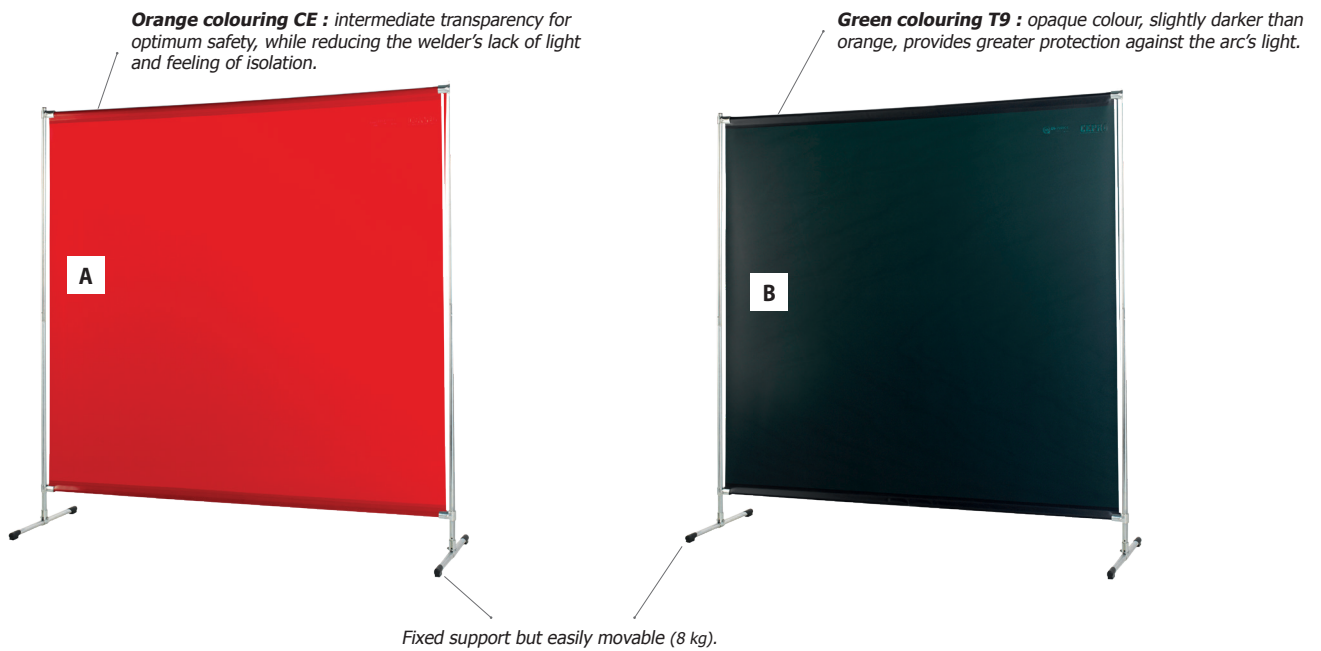

PROTECTIVE WELDING SCREENS

WELDING
ACCESSORIES

OPTI 200.O - Ref. 060227
OPTI 200.G - Ref. 060463

OPTI 215.O - Ref. 060470
OPTI 140.O - Ref. 060487

TOPARC

Protective welding screens provide an effective barrier against welding rays, arcs and projections. They're also ideal to divide work areas or separate a workshop's various sectors.

- Complies with European standard ISO EN 25980:2015-01
- Filters both the visible and invisible light emitted by the welding arc.
- 100% PVC matter, extinguishable and highly resistant (0.4 mm thick).
- Stable frame.
- European made.

			 Curtain size without frame	 kg
A	OPTI 200.O	Orange CE	200 x 200 cm	7.22
B	OPTI 200.G	Green T9	200 x 200 cm	7.08
C	OPTI 215.O	Orange CE	200 x 215 cm	16.11
D	OPTI 140.O	Orange CE	160 x 140 cm	1.38